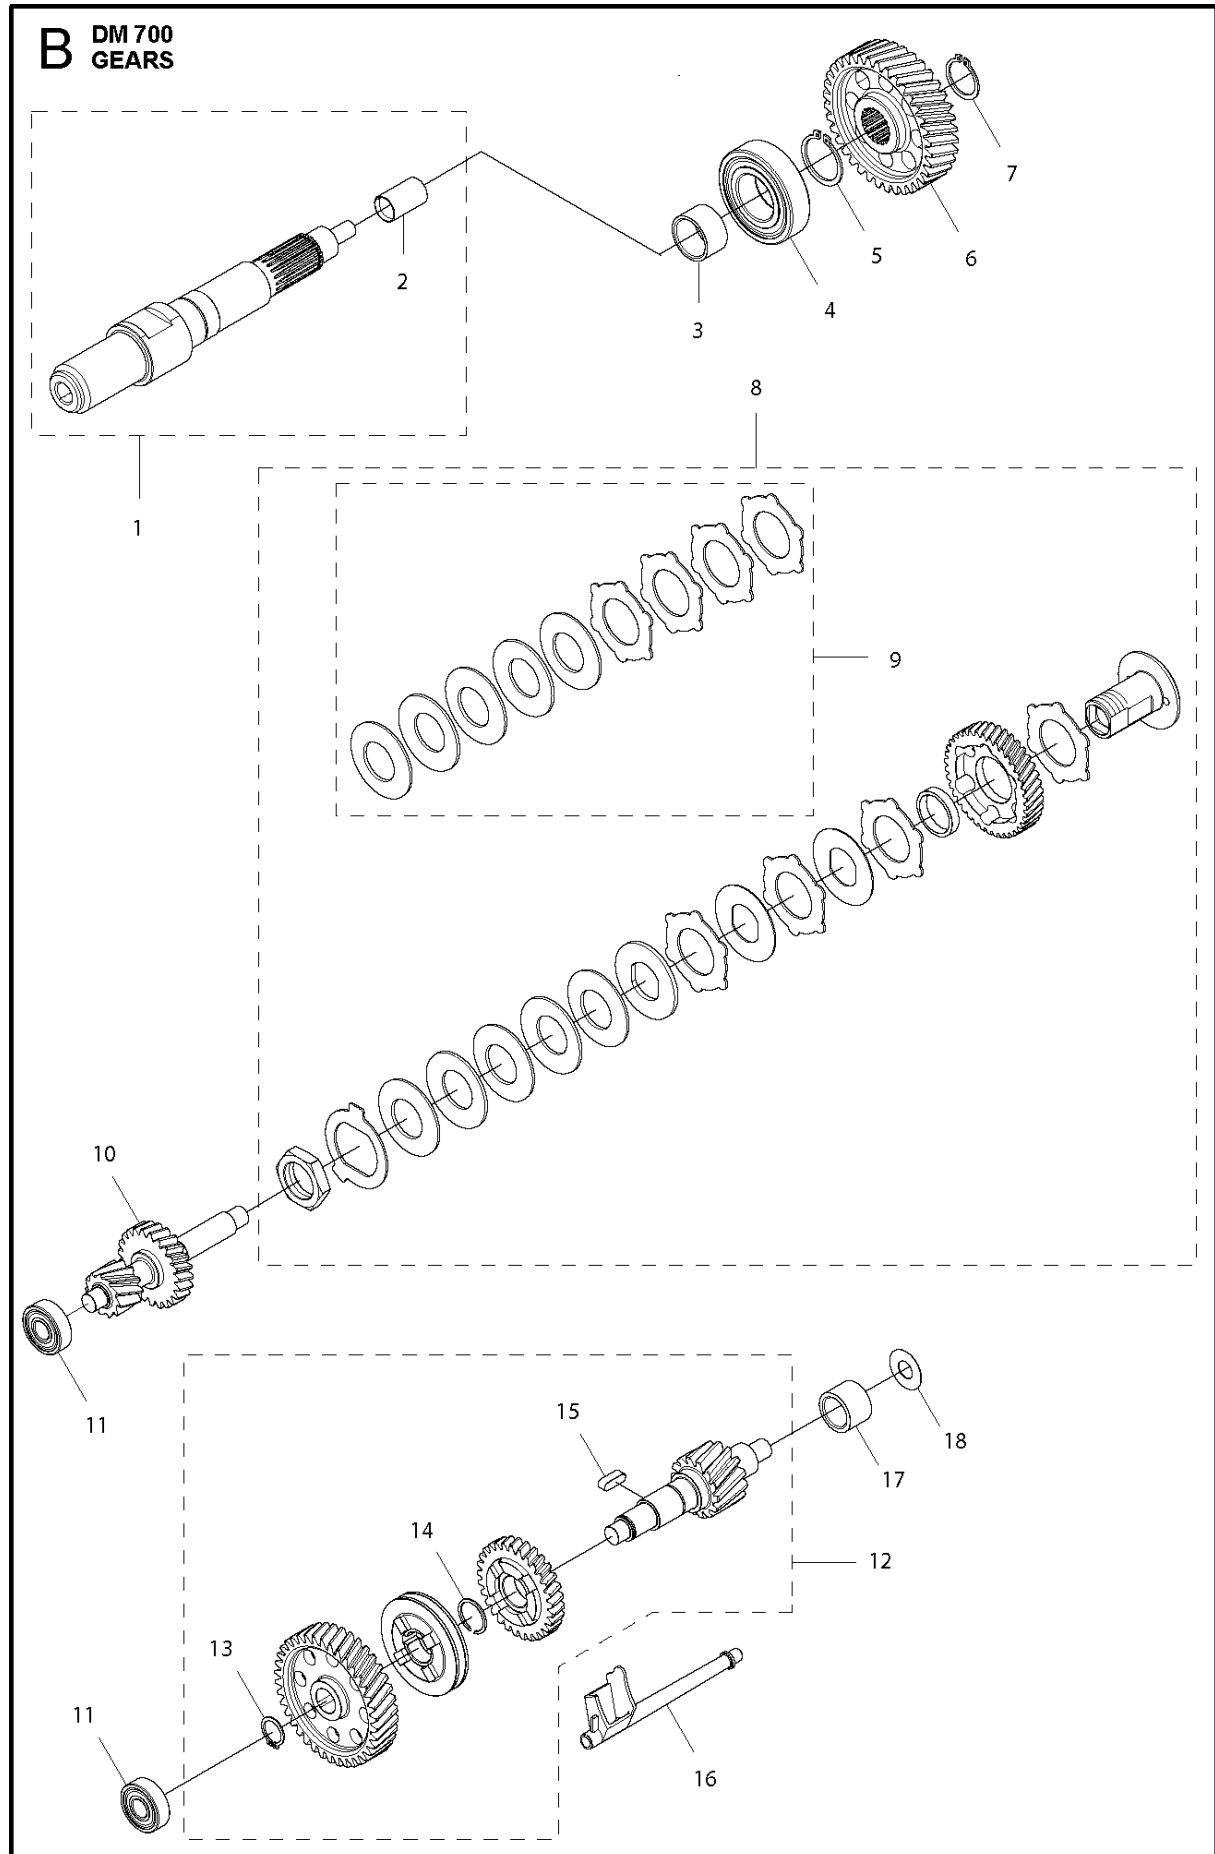

SPARE PARTS LIST

DRILLING EQUIPMENT

DM700, 2020-04

A DM 700
GEAR BOX

24

		Ø mm	Ø Inch
	1	200-600	8-24
	2	80-250	3 1/5-10

23

E-Gear	Gear I mm	Inch	Gear II mm	Inch
1	Ø600	24	Ø250	10
2	Ø500	20	Ø225	9
3	Ø450	17 3/4	Ø200	8
4	Ø400	15 3/4	Ø175	7
5	Ø350	13 1/2	Ø150	6
6	Ø300	12	Ø125	5
7	Ø250	10	Ø100	4
8	Ø225	9	Ø90	3 1/2
9	Ø200	8	Ø80	3 1/5

GEAR BOX

DM700, 2020-04

Ref	Part No	Description	Remark	QTY KIT
1	501 98 10-02	SCREW ITXSCM		2
12	501 98 10-04	SCREW ITXSCM		2
8	502 49 63-02	SEALING RING		1
11	502 49 70-01	CIRCLIP		1
4	503 25 53-01	NEEDLE BEARING		1
9	525 39 34-01	GEAR HOUSING		1
6	525 39 50-01	GASKET		1
10	525 48 10-01	OIL PLUG		1
5	575 36 21-01	NEEDLE BEARING		1
7	575 45 24-01	GUIDE		2
22	575 80 81-01	WEDGE		1
19	577 54 91-01	KIT		1
2	586 50 14-01	COVER		1
16	588 59 57-01	GEARSHIFT LEVER		1
23	598 76 88-01	LABEL		1
24	598 76 89-01	LABEL		1
18	720 12 76-06	PARALLEL PIN		1
21	720 14 01-06	PARALLEL PIN		2
20	725 54 51-01	SCREW IHSCM		8
13	732 25 18-01	HEXAGON LOCKING NUT		4
15	735 31 30-11	CIRCLIP		1
3	738 22 04-19	BALL BEARING		1
14	740 43 15-00	O-RING		1

GEARS

DM700, 2020-04

Ref	Part No	Description	Remark	QTY KIT
2	504 73 59-01	SLEEVE		1
16	575 25 83-01	OIL PIPE		1
15	576 85 56-02	PARALLEL KEY		1
9	577 55 83-01	KIT		1
10	580 63 50-01	GEAR WHEEL SHAFT		1
12	580 63 51-01	GEAR WHEEL ASSY		1
8	580 63 71-01	CLUTCH ASSY		1
6	584 98 53-02	GEAR WHEEL		1
3	585 07 19-01	SPACER		1
1	585 24 16-01	SPINDLE SHAFT		1
1	585 24 16-02	SPINDLE SHAFT	Japan Only	1
7	585 47 49-01	RETAINER RING		2
18	586 03 98-01	WASHER		1
17	586 09 19-01	SPACER		1
13	735 31 18-00	CIRCLIP		1
14	735 31 22-40	CIRCLIP		1
5	735 31 30-00	CIRCLIP		1
11	738 22 01-19	BALL BEARING		2
4	738 22 06-29	BALL BEARING		1