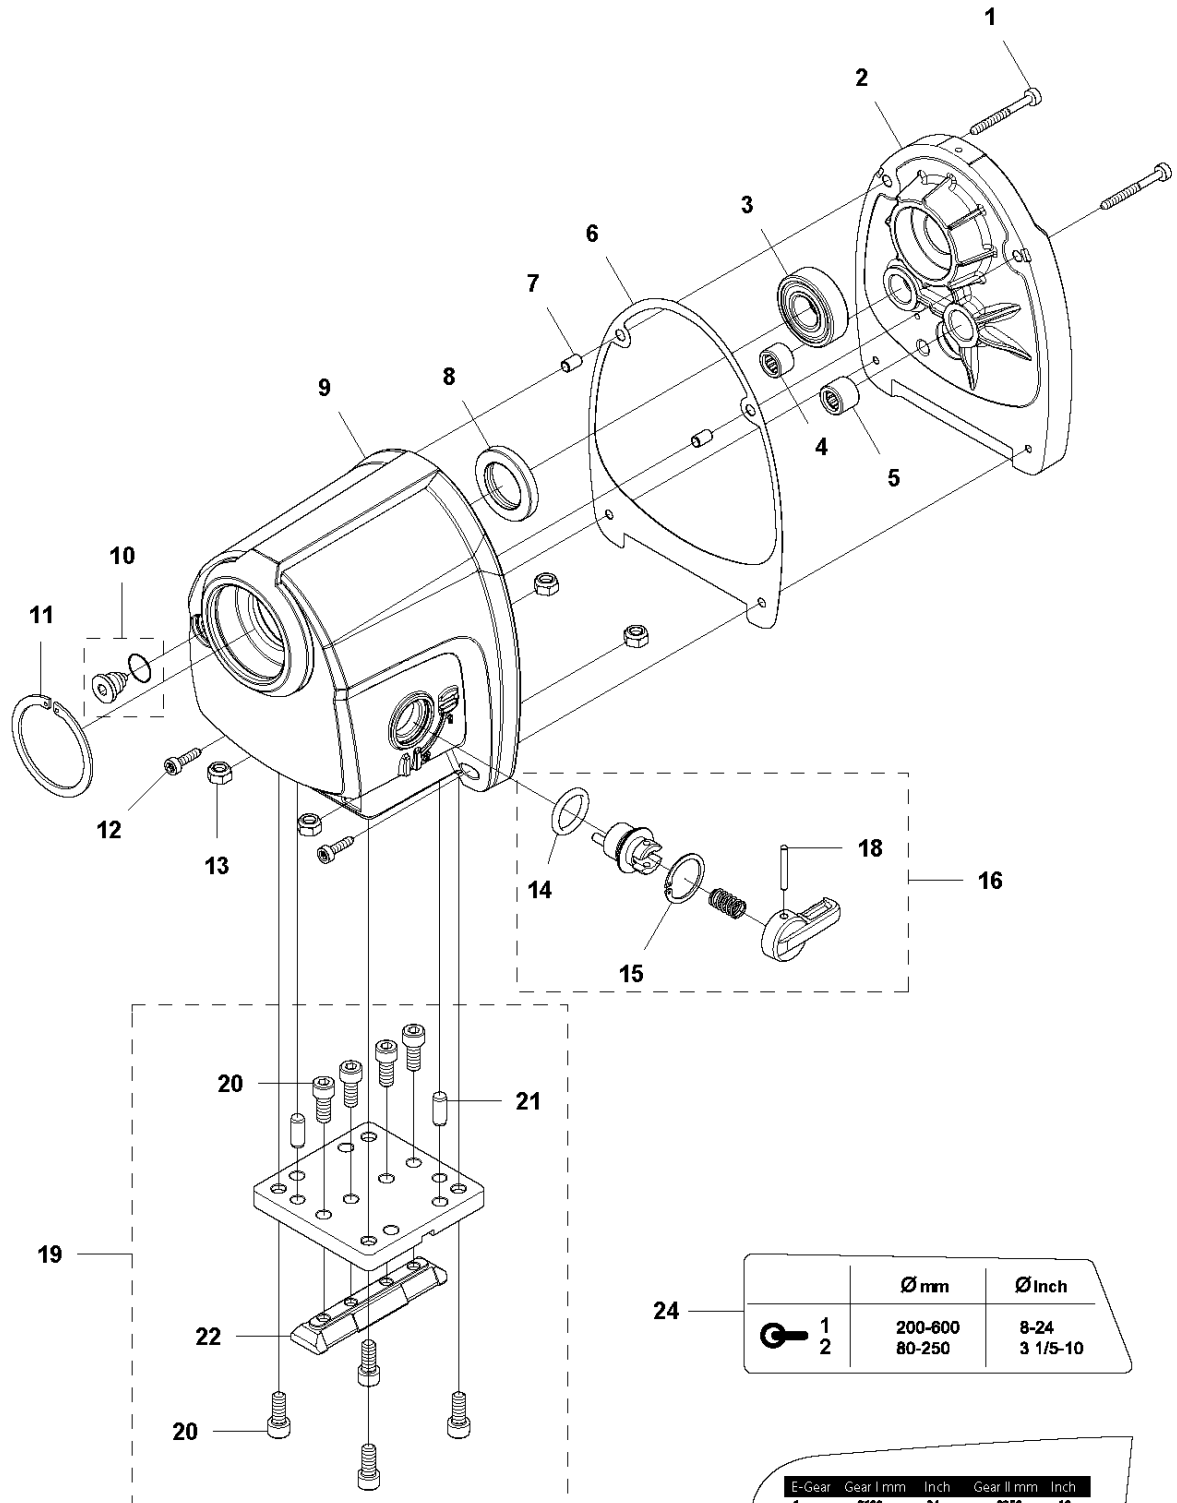

SPARE PARTS LIST

DRILLING EQUIPMENT

DM700, 2020-04

A DM 700
GEAR BOX

24

		Ø mm	Ø Inch
	1	200-600	8-24
	2	80-250	3 1/5-10

23

E-Gear	Gear I mm	Inch	Gear II mm	Inch
1	Ø600	24	Ø250	10
2	Ø500	20	Ø225	9
3	Ø450	17 3/4	Ø200	8
4	Ø400	15 3/4	Ø175	7
5	Ø350	13 1/2	Ø150	6
6	Ø300	12	Ø125	5
7	Ø250	10	Ø100	4
8	Ø225	9	Ø90	3 1/2
9	Ø200	8	Ø80	3 1/5

GEAR BOX

DM700, 2020-04

Ref	Part No	Description	Remark	QTY KIT
1	501 98 10-02	SCREW ITXSCM		2
12	501 98 10-04	SCREW ITXSCM		2
8	502 49 63-02	SEALING RING		1
11	502 49 70-01	CIRCLIP		1
4	503 25 53-01	NEEDLE BEARING		1
9	525 39 34-01	GEAR HOUSING		1
6	525 39 50-01	GASKET		1
10	525 48 10-01	OIL PLUG		1
5	575 36 21-01	NEEDLE BEARING		1
7	575 45 24-01	GUIDE		2
22	575 80 81-01	WEDGE		1
19	577 54 91-01	KIT		1
2	586 50 14-01	COVER		1
16	588 59 57-01	GEARSHIFT LEVER		1
23	598 76 88-01	LABEL		1
24	598 76 89-01	LABEL		1
18	720 12 76-06	PARALLEL PIN		1
21	720 14 01-06	PARALLEL PIN		2
20	725 54 51-01	SCREW IHSCM		8
13	732 25 18-01	HEXAGON LOCKING NUT		4
15	735 31 30-11	CIRCLIP		1
3	738 22 04-19	BALL BEARING		1
14	740 43 15-00	O-RING		1

GEARS

DM700, 2020-04

Ref	Part No	Description	Remark	QTY KIT
2	504 73 59-01	SLEEVE		1
16	575 25 83-01	OIL PIPE		1
15	576 85 56-02	PARALLEL KEY		1
9	577 55 83-01	KIT		1
10	580 63 50-01	GEAR WHEEL SHAFT		1
12	580 63 51-01	GEAR WHEEL ASSY		1
8	580 63 71-01	CLUTCH ASSY		1
6	584 98 53-02	GEAR WHEEL		1
3	585 07 19-01	SPACER		1
1	585 24 16-01	SPINDLE SHAFT		1
1	585 24 16-02	SPINDLE SHAFT	Japan Only	1
7	585 47 49-01	RETAINER RING		2
18	586 03 98-01	WASHER		1
17	586 09 19-01	SPACER		1
13	735 31 18-00	CIRCLIP		1
14	735 31 22-40	CIRCLIP		1
5	735 31 30-00	CIRCLIP		1
11	738 22 01-19	BALL BEARING		2
4	738 22 06-29	BALL BEARING		1