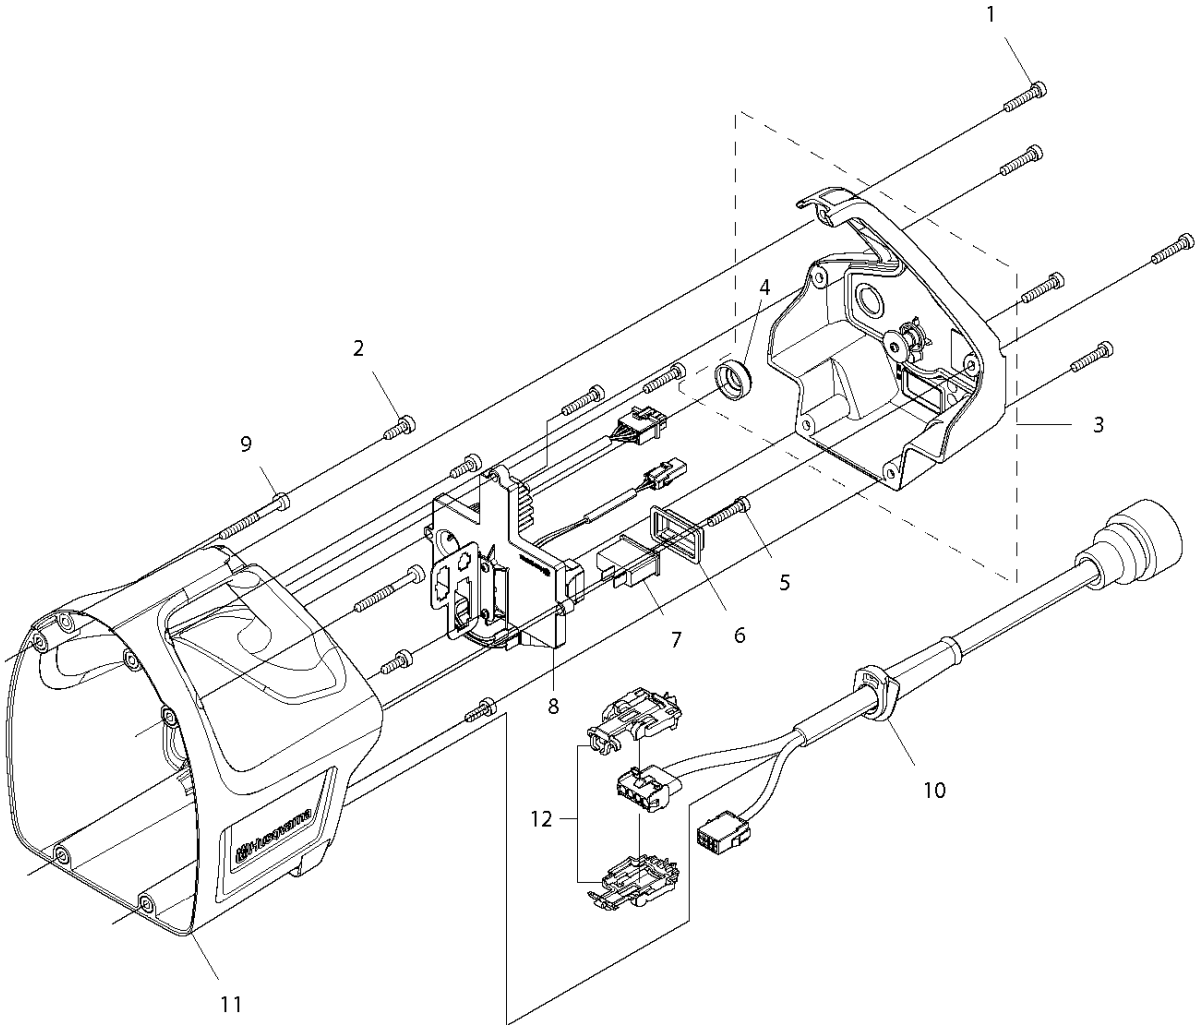

D DM 700
REAR HANDLE

Ref	Part No	Description	Remark	QTY KIT
9	501 98 10-02	SCREW ITXSCM		4
2	503 21 53-16	SCREW ITXSCM		4
1	504 90 94-14	SCREW ITXSCT		5
5	573 92 58-04	SCREW ITXSCFT		3
7	574 26 61-01	SWITCH		1
4	574 27 27-01	PROTECTIVE CAP		1
6	574 27 28-01	PROTECTIVE CAP		1
11	575 21 93-01	MOTOR HOUSING		1
3	575 47 00-03	COVER		1
10	595 01 88-02	WIRING ASSY		1
12	598 75 73-01	COVER KIT		1
8	598 88 76-01	HOLDER		1