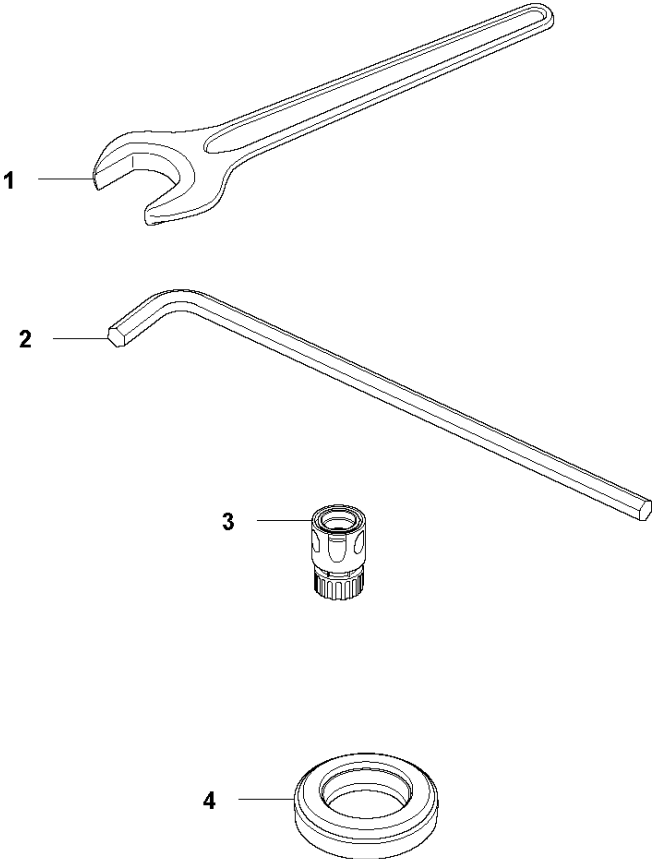

E DM 700
ACCESSORIES

ACCESSORIES

DM700, 2020-04

Ref	Part No	Description	Remark	QTY KIT
3	503 26 60-04	COUPLER		1
2	525 43 76-01	HEX KEY		1
1	531 14 09-52	KEY		1
4	543 05 28-78	WATER COLLECTOR		1