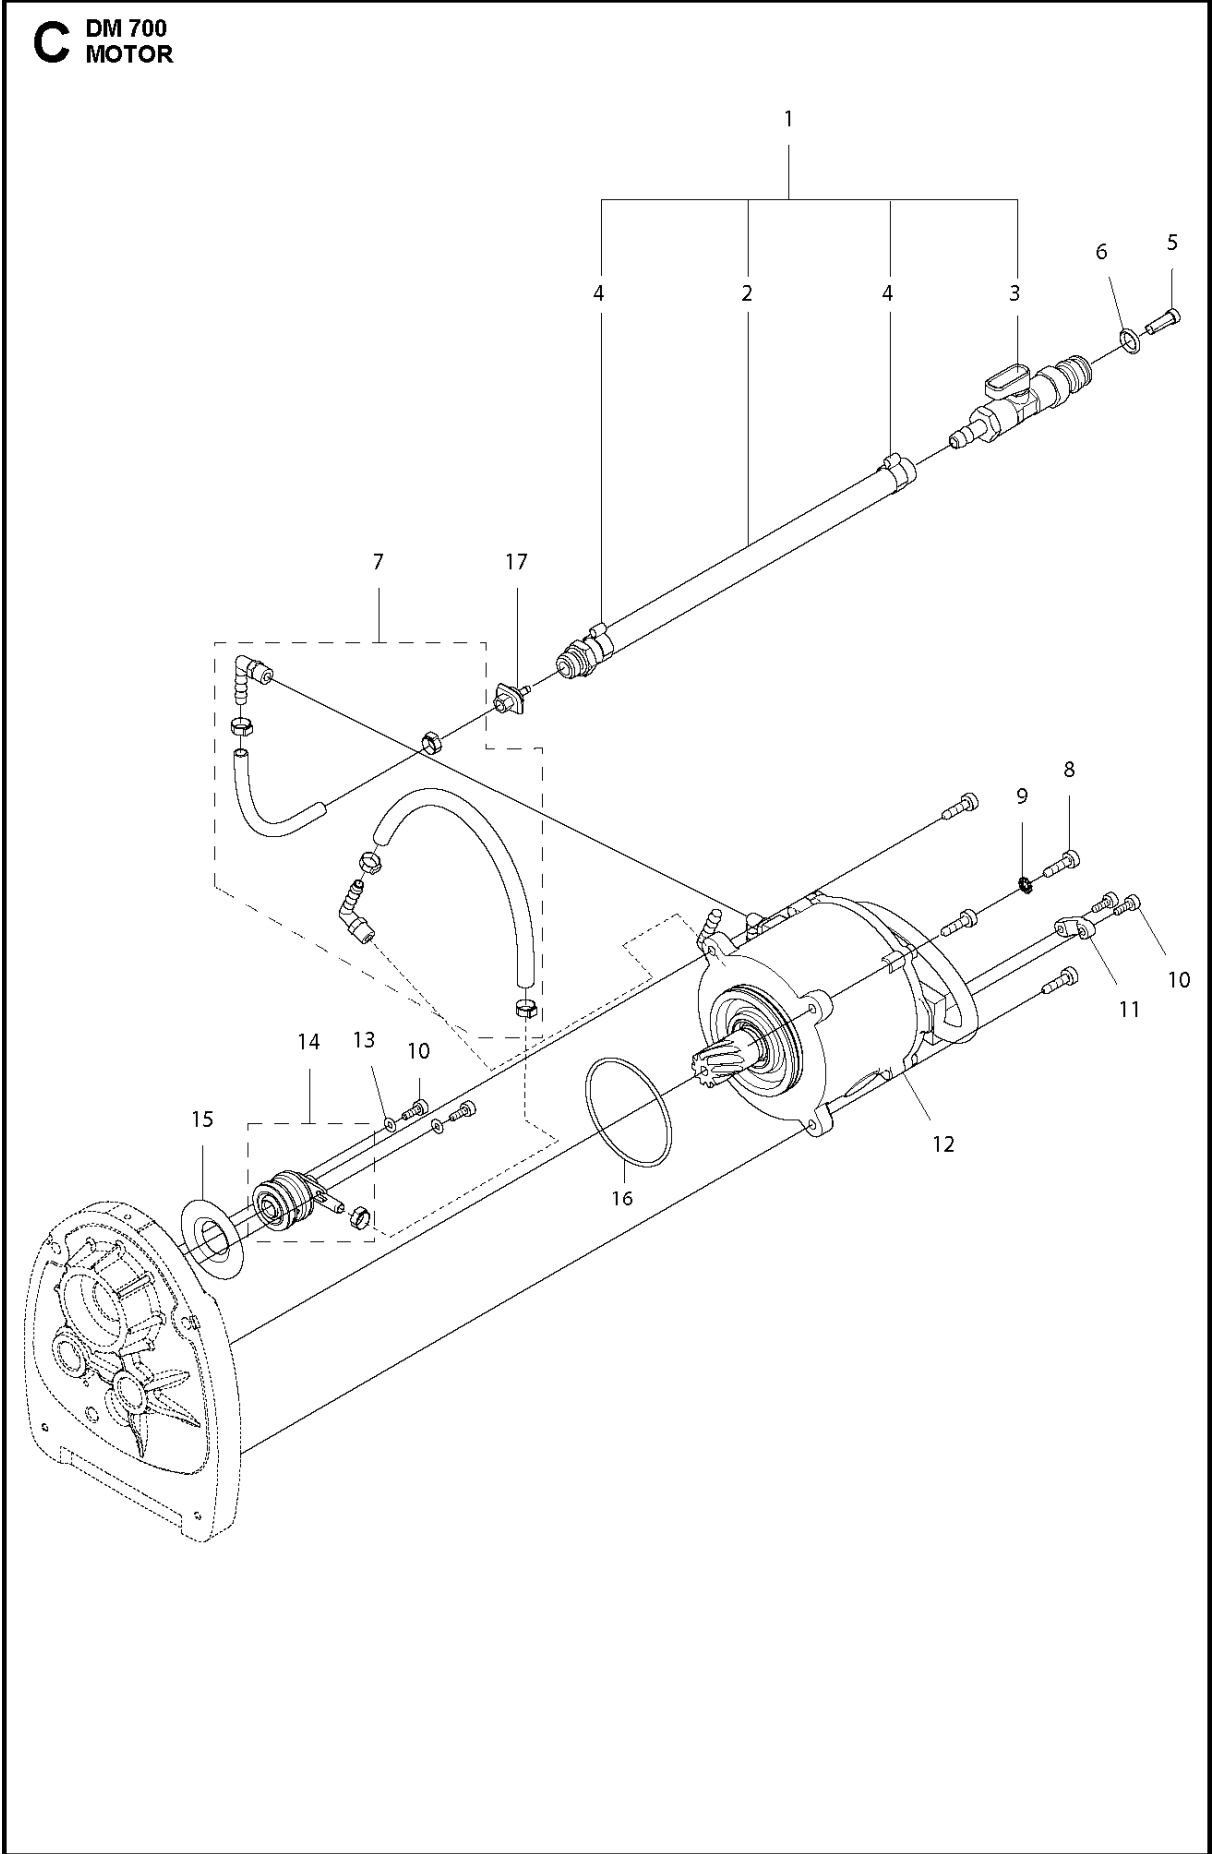

SPARE PARTS LIST

DRILLING EQUIPMENT

DM700, 2020-04

A DM 700
GEAR BOX

24

		Ø mm	Ø Inch
	1	200-600	8-24
	2	80-250	3 1/5-10

23

E-Gear	Gear I mm	Inch	Gear II mm	Inch
1	Ø600	24	Ø250	10
2	Ø500	20	Ø225	9
3	Ø450	17 3/4	Ø200	8
4	Ø400	15 3/4	Ø175	7
5	Ø350	13 1/2	Ø150	6
6	Ø300	12	Ø125	5
7	Ø250	10	Ø100	4
8	Ø225	9	Ø90	3 1/2
9	Ø200	8	Ø80	3 1/5

GEAR BOX

DM700, 2020-04

Ref	Part No	Description	Remark	QTY KIT
1	501 98 10-02	SCREW ITXSCM		2
12	501 98 10-04	SCREW ITXSCM		2
8	502 49 63-02	SEALING RING		1
11	502 49 70-01	CIRCLIP		1
4	503 25 53-01	NEEDLE BEARING		1
9	525 39 34-01	GEAR HOUSING		1
6	525 39 50-01	GASKET		1
10	525 48 10-01	OIL PLUG		1
5	575 36 21-01	NEEDLE BEARING		1
7	575 45 24-01	GUIDE		2
22	575 80 81-01	WEDGE		1
19	577 54 91-01	KIT		1
2	586 50 14-01	COVER		1
16	588 59 57-01	GEARSHIFT LEVER		1
23	598 76 88-01	LABEL		1
24	598 76 89-01	LABEL		1
18	720 12 76-06	PARALLEL PIN		1
21	720 14 01-06	PARALLEL PIN		2
20	725 54 51-01	SCREW IHSCM		8
13	732 25 18-01	HEXAGON LOCKING NUT		4
15	735 31 30-11	CIRCLIP		1
3	738 22 04-19	BALL BEARING		1
14	740 43 15-00	O-RING		1

GEARS

DM700, 2020-04

Ref	Part No	Description	Remark	QTY KIT
2	504 73 59-01	SLEEVE		1
16	575 25 83-01	OIL PIPE		1
15	576 85 56-02	PARALLEL KEY		1
9	577 55 83-01	KIT		1
10	580 63 50-01	GEAR WHEEL SHAFT		1
12	580 63 51-01	GEAR WHEEL ASSY		1
8	580 63 71-01	CLUTCH ASSY		1
6	584 98 53-02	GEAR WHEEL		1
3	585 07 19-01	SPACER		1
1	585 24 16-01	SPINDLE SHAFT		1
1	585 24 16-02	SPINDLE SHAFT	Japan Only	1
7	585 47 49-01	RETAINER RING		2
18	586 03 98-01	WASHER		1
17	586 09 19-01	SPACER		1
13	735 31 18-00	CIRCLIP		1
14	735 31 22-40	CIRCLIP		1
5	735 31 30-00	CIRCLIP		1
11	738 22 01-19	BALL BEARING		2
4	738 22 06-29	BALL BEARING		1